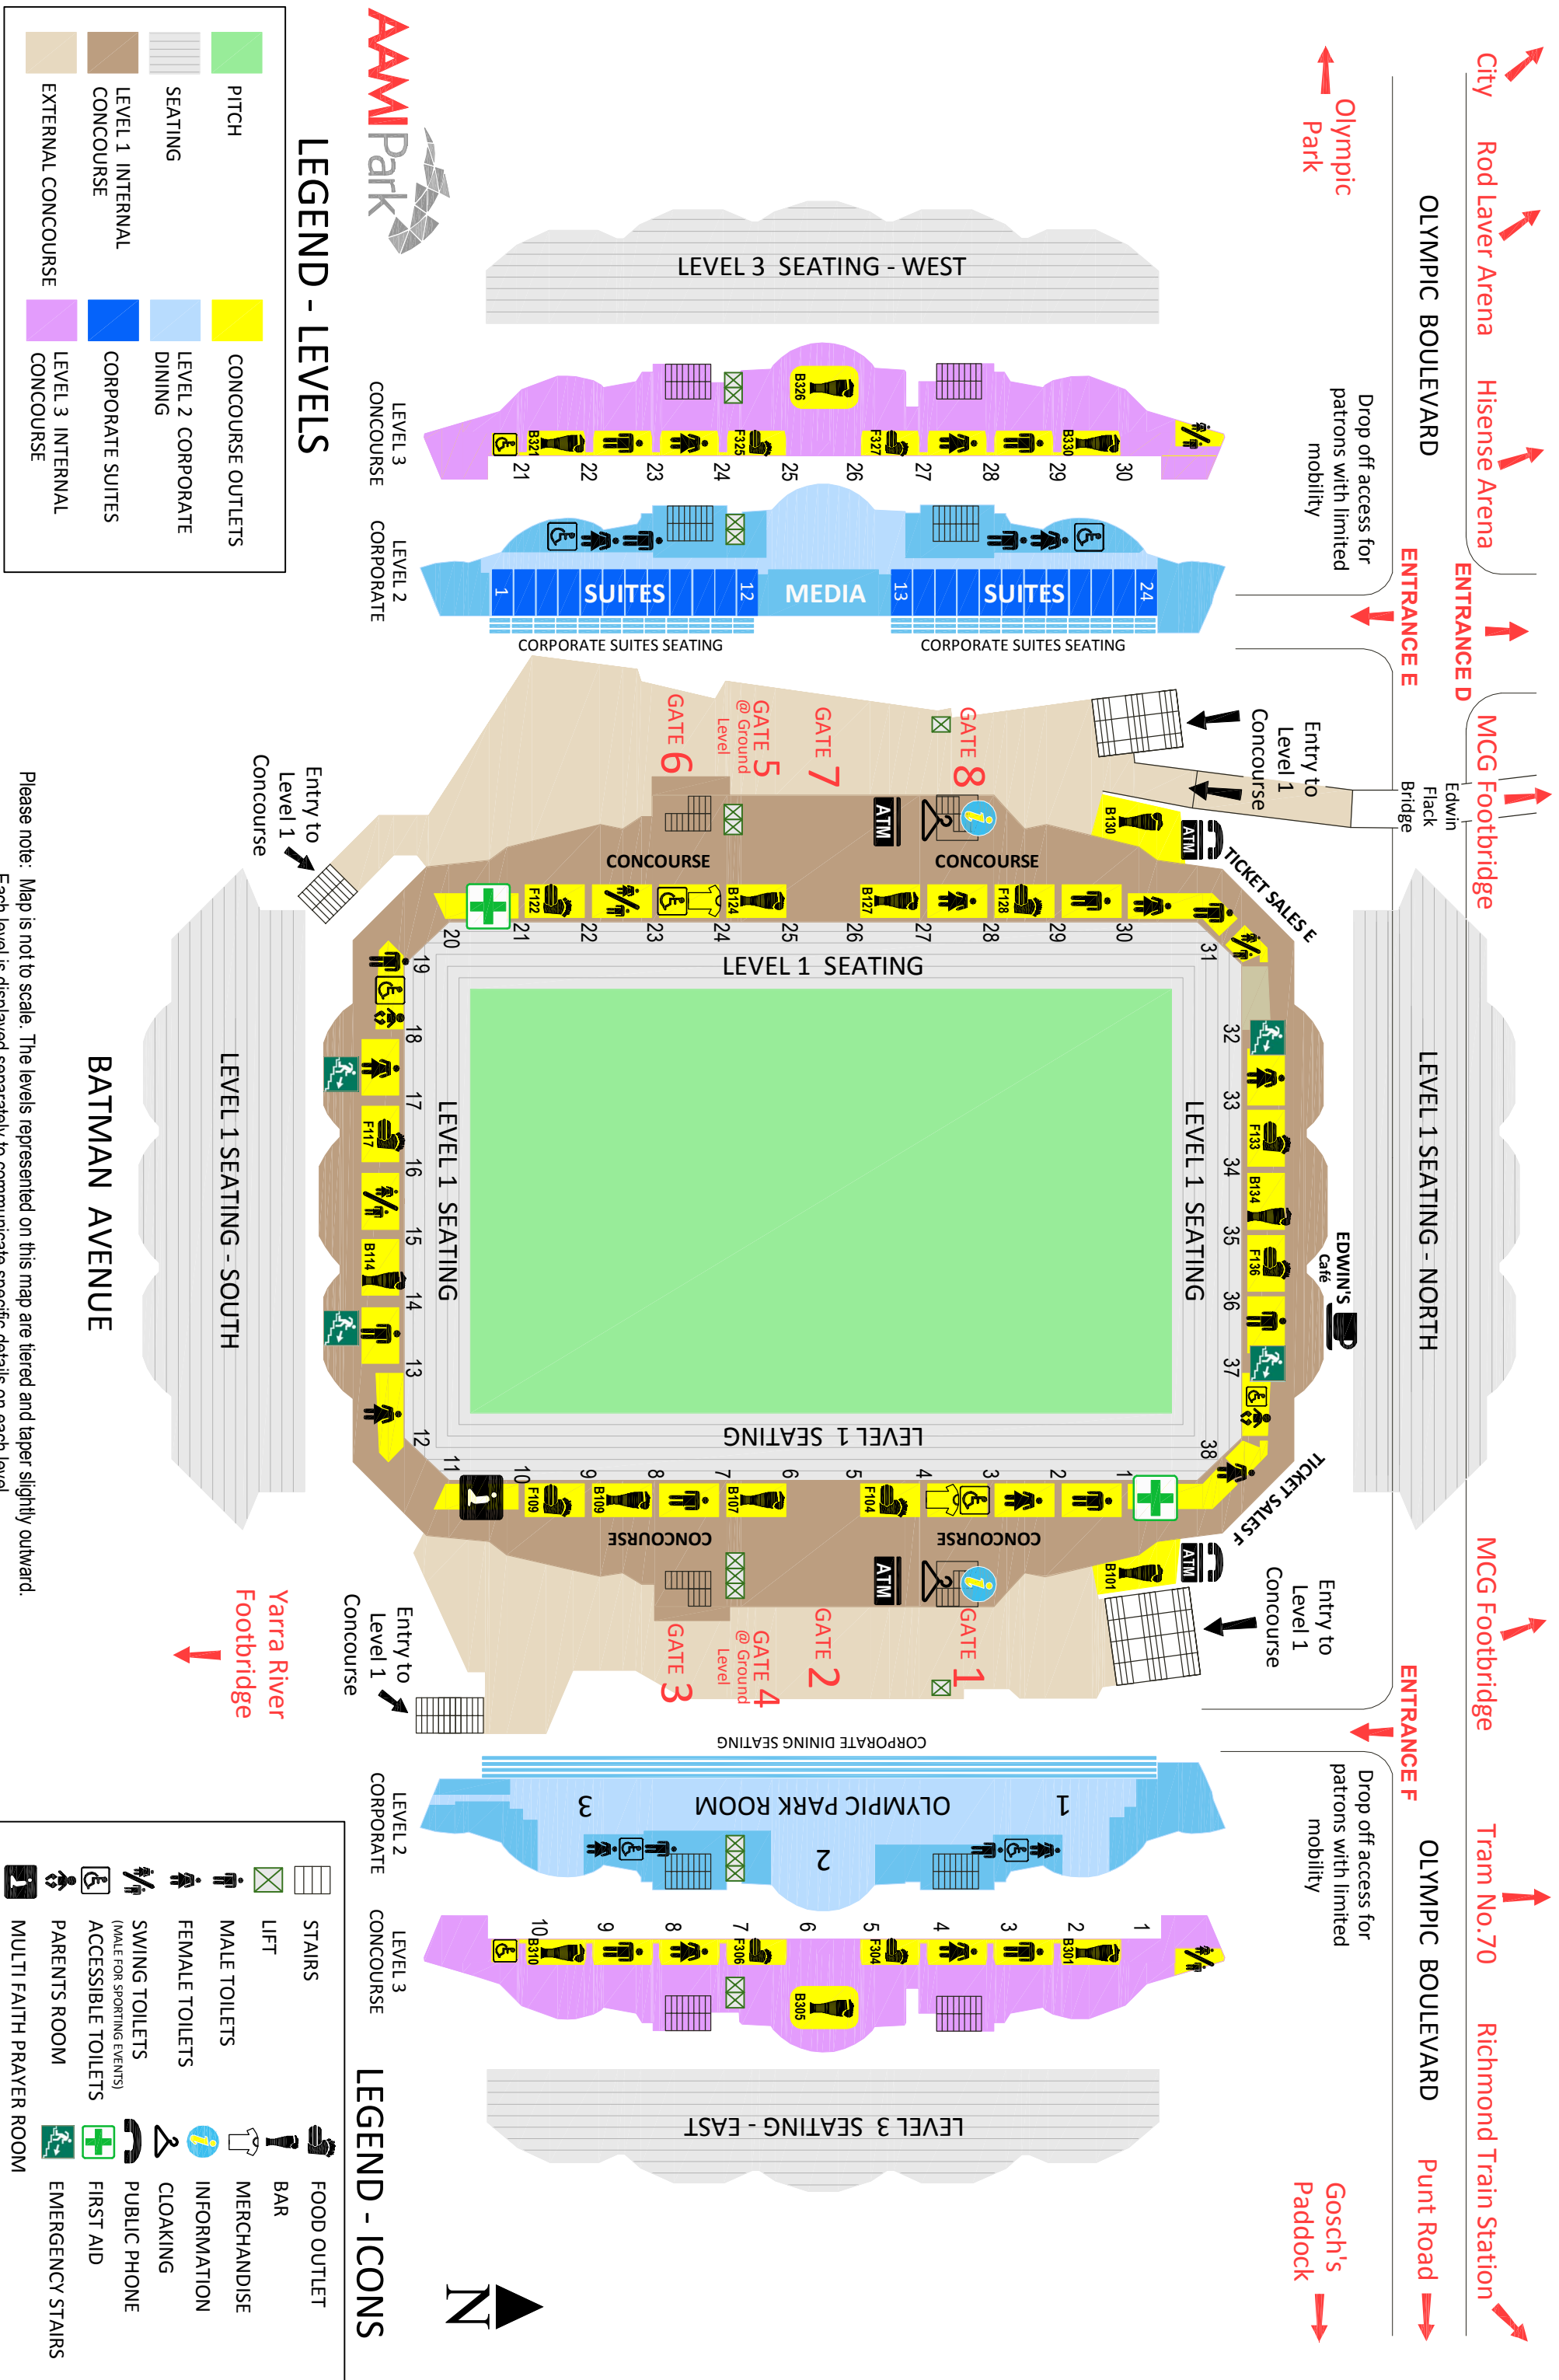

AAMI PARK MULTI-LEVEL DIRECTIONAL MAP

Please note: Map is not to scale. The levels represented on this map are tiered and taper slightly outward. Each level is displayed separately to communicate specific details on each level.