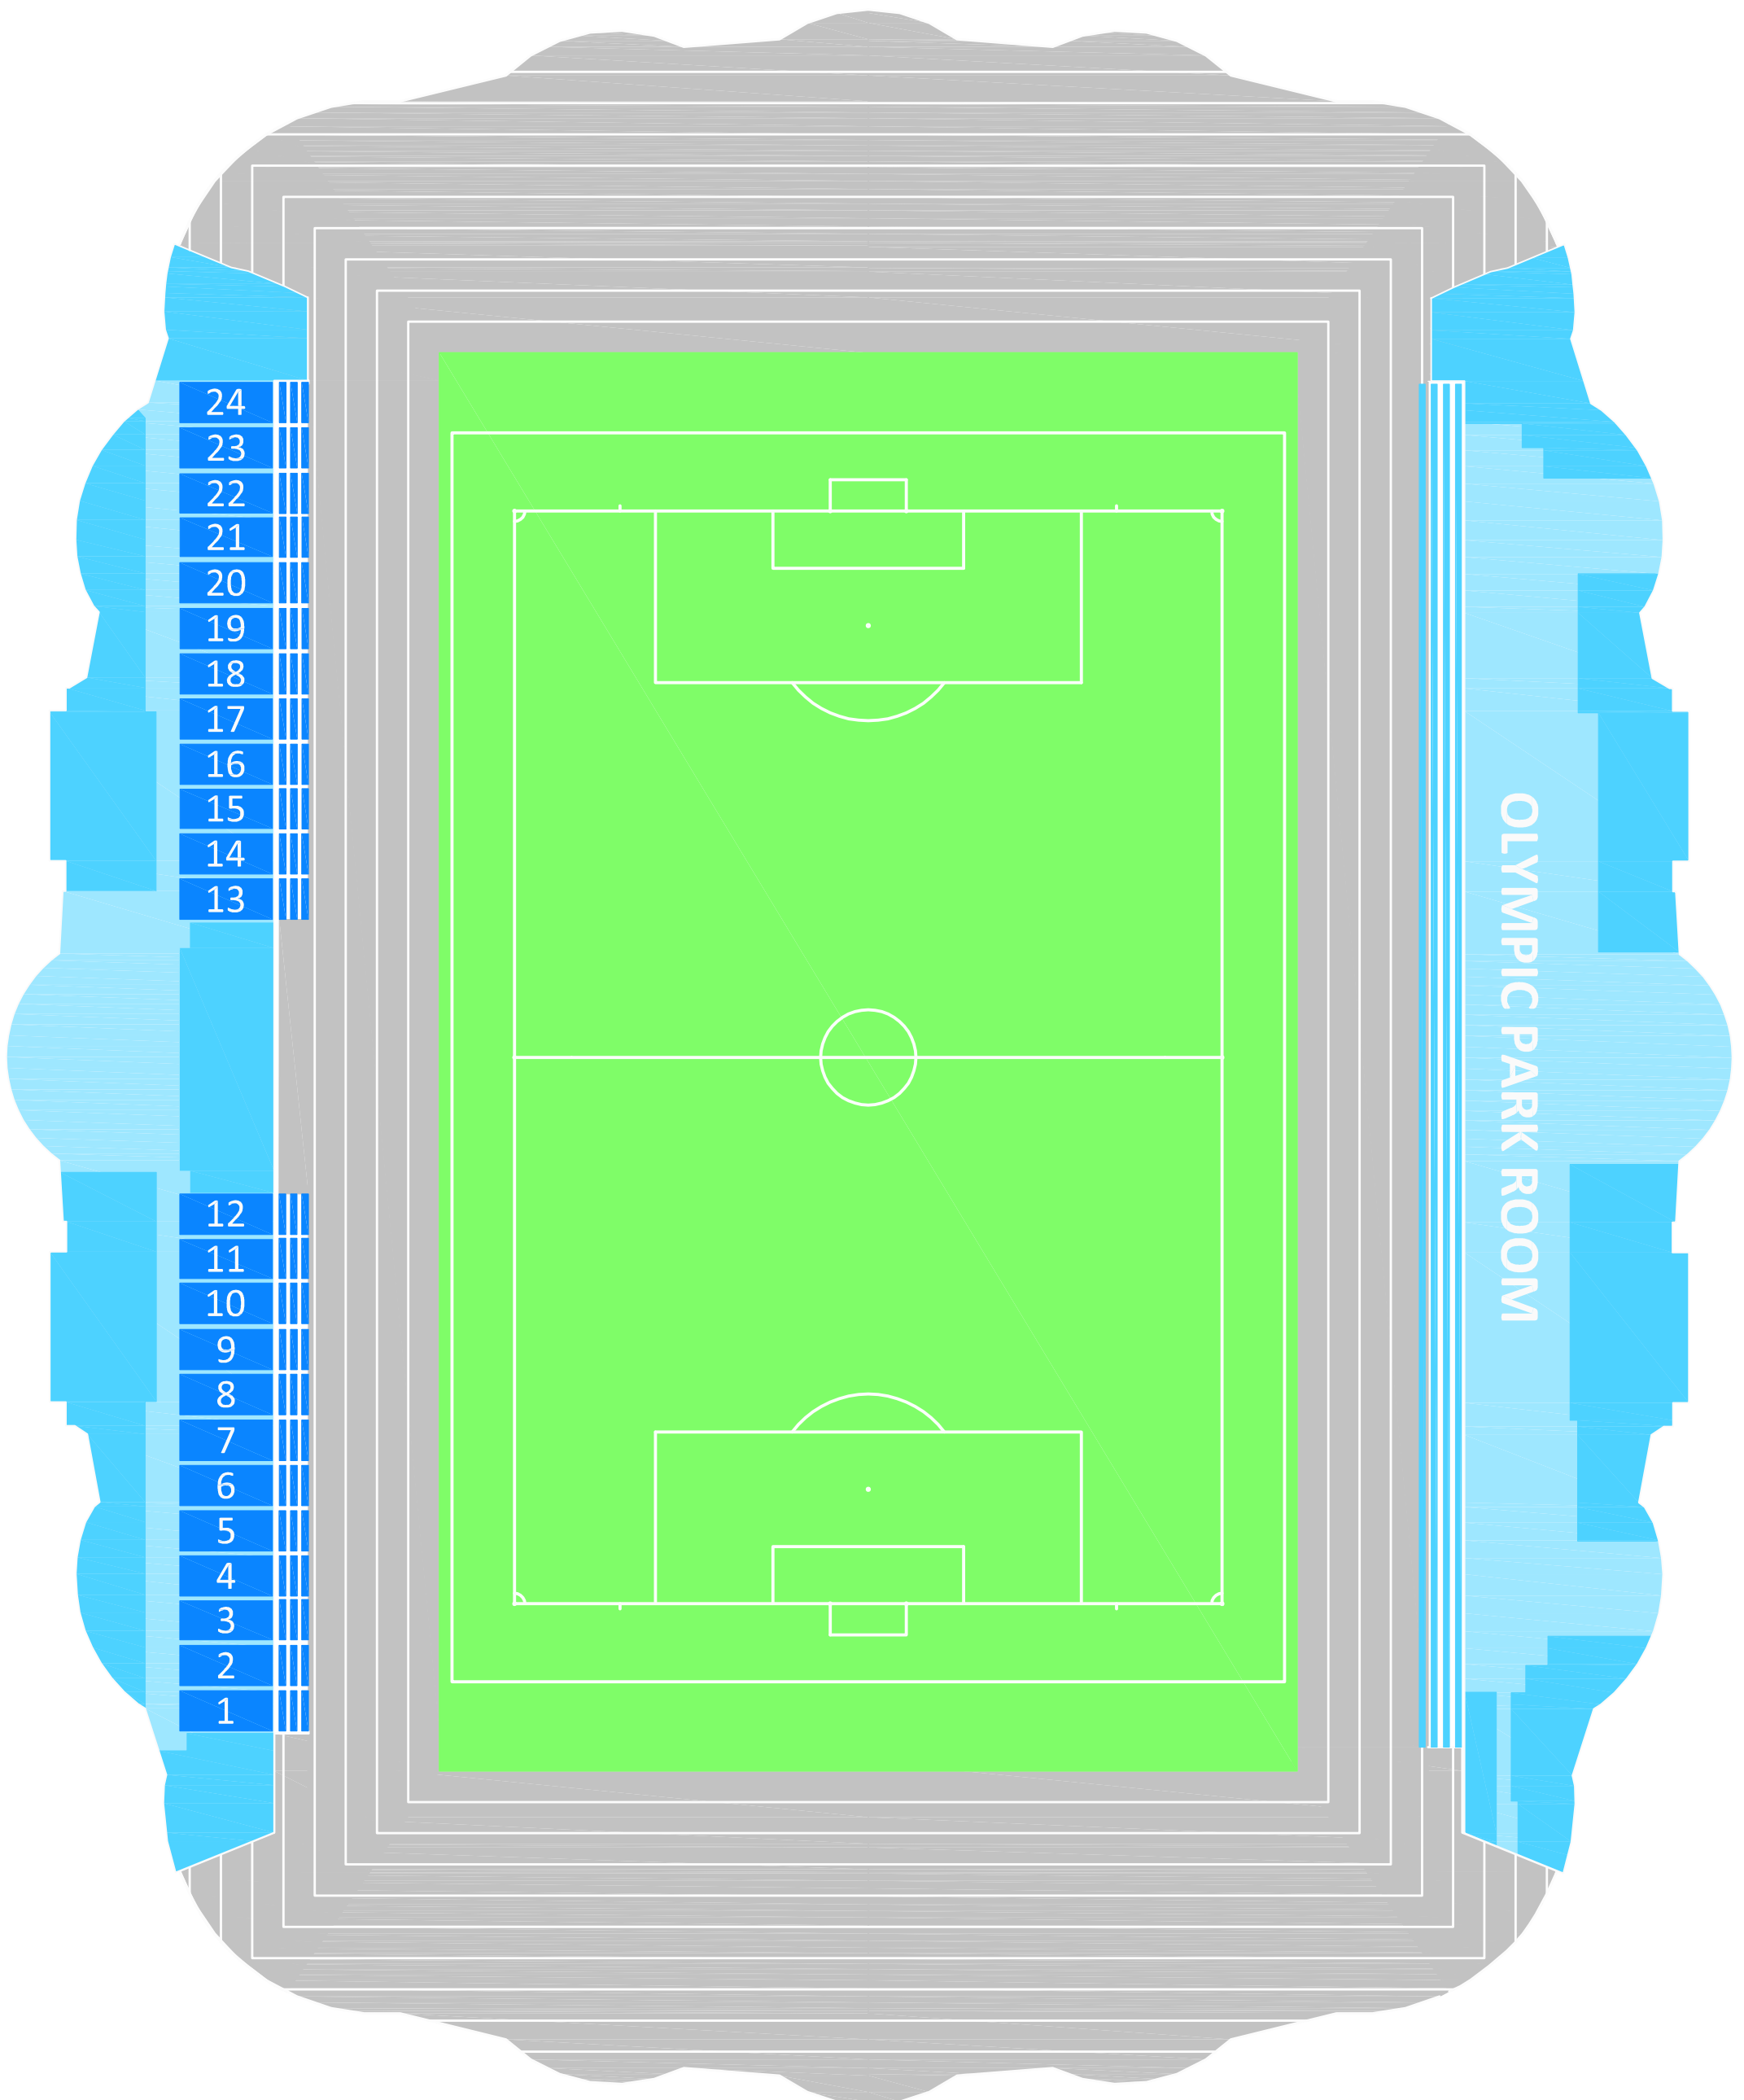

AAMI PARK - CORPORATE SUITES

OLYMPIC BOULEVARD

BATMAN AVENUE